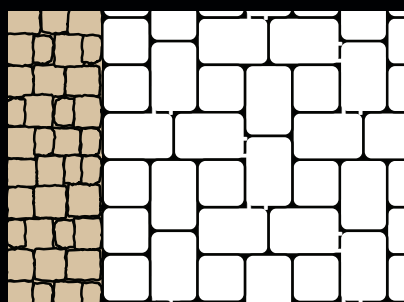

POMPEII BORDER