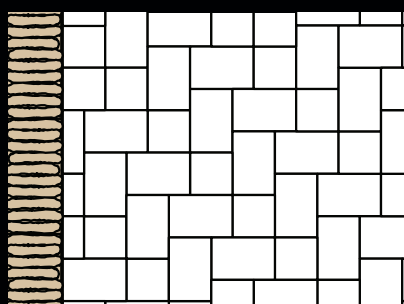

BRADSTONE COBBLE BORDER