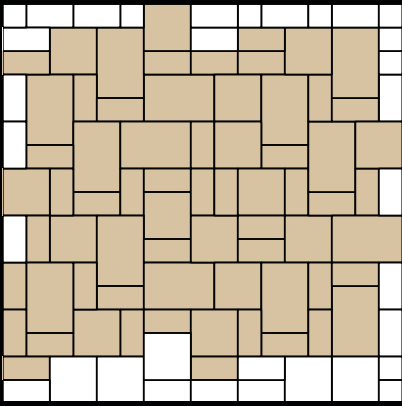

MODIFIED HERRINGBONE

Colonial Cobble Normal & 1-1/2 Normal
 Country 6x6 & 6x9
 Rustico 6x6 & 6x9

"I" PATTERN

Colonial Cobble Normal & 1-1/2 Normal
 Country 6x6 & 6x9
 Rustico 6x6 & 6x9

BASKET WEAVE

Eco-Ridge
 Holland Stone

ELL PATTERN

Provinciale Half & Standard

UP AND OVER

Provinciale Half, Standard & Grande

PAVING STONE PATTERNS & BORDERS

RANDOM PATTERN

(Stone Ridge Pattern Shown)

Colonial Cobble 4pc Combo
Country
Olde Towne
Rustico 4pc Combo
Blue Ridge
Village

RANDOM PATTERN

(Rustico or Colonial
Cobble 4pc Combo
Pattern Shown)

Country
Olde Towne
Blue Ridge
Village
Stone Ridge

SAILOR BORDER

SOLDIER BORDER

SAILOR-SOLDIER- SAILOR BORDER

STAGGERED RUNNING BOND BORDER