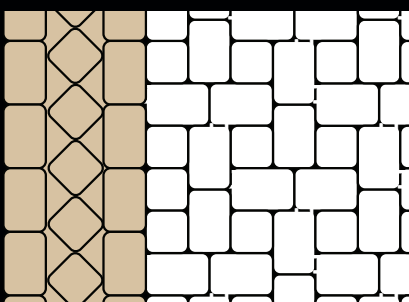

HARLEQUIN BORDER