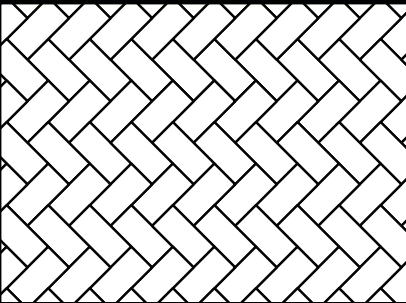

PAVING STONE PATTERNS

RUNNING BOND

Cobblestone
 Colonial Cobble Normal
 Colonial Cobble 1-1/2 Normal
 Country
 Eco-Ridge
 Holland Stone

Olde Towne
 Pompeii
 Rustico 12x12
 Rustico 6x6
 Rustico 6x9
 SF-Rima
 Stone Ridge
 Blue Ridge

STAGGERED RUNNING BOND

Colonial Cobble Normal & 1-1/2 Normal
 Country 6x6 & 6x9
 Rustico 6x6 & 6x9
 Stone Ridge
 Blue Ridge
 Olde Towne

STACKED BOND

Colonial Cobble Normal
 Colonial Cobble 1-1/2 Normal
 Country 6x6
 Country 6x9

Holland Stone
 Rustico 12x12
 Rustico 6x6
 Rustico 6x9
 SF-Rima

90° HERRINGBONE

Cobblestone
 Colonial Cobble 1-1/2 Normal
 Eco-Ridge
 Holland Stone
 Rustico 6x9

45° HERRINGBONE

Colonial Cobble 1-1/2 Normal
 Country 6x9
 Holland Stone
 Rustico 6x9