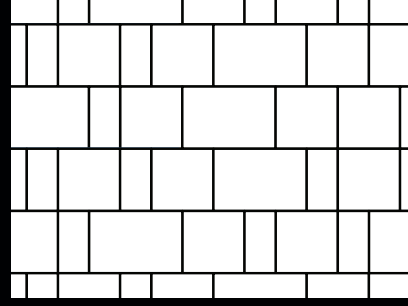

PAVING STONE PATTERNS

RUNNING BOND

Cobblestone
 Colonial Cobble Normal
 Colonial Cobble 1-1/2 Normal
 Country
 Eco-Ridge
 Holland Stone

Olde Towne
 Pompeii
 Rustico 12x12
 Rustico 6x6
 Rustico 6x9
 SF-Rima
 Stone Ridge
 Blue Ridge

STAGGERED RUNNING BOND

Colonial Cobble Normal & 1-1/2 Normal
 Country 6x6 & 6x9
 Rustico 6x6 & 6x9
 Stone Ridge
 Blue Ridge
 Olde Towne

STACKED BOND

Colonial Cobble Normal
 Colonial Cobble 1-1/2 Normal
 Country 6x6
 Country 6x9